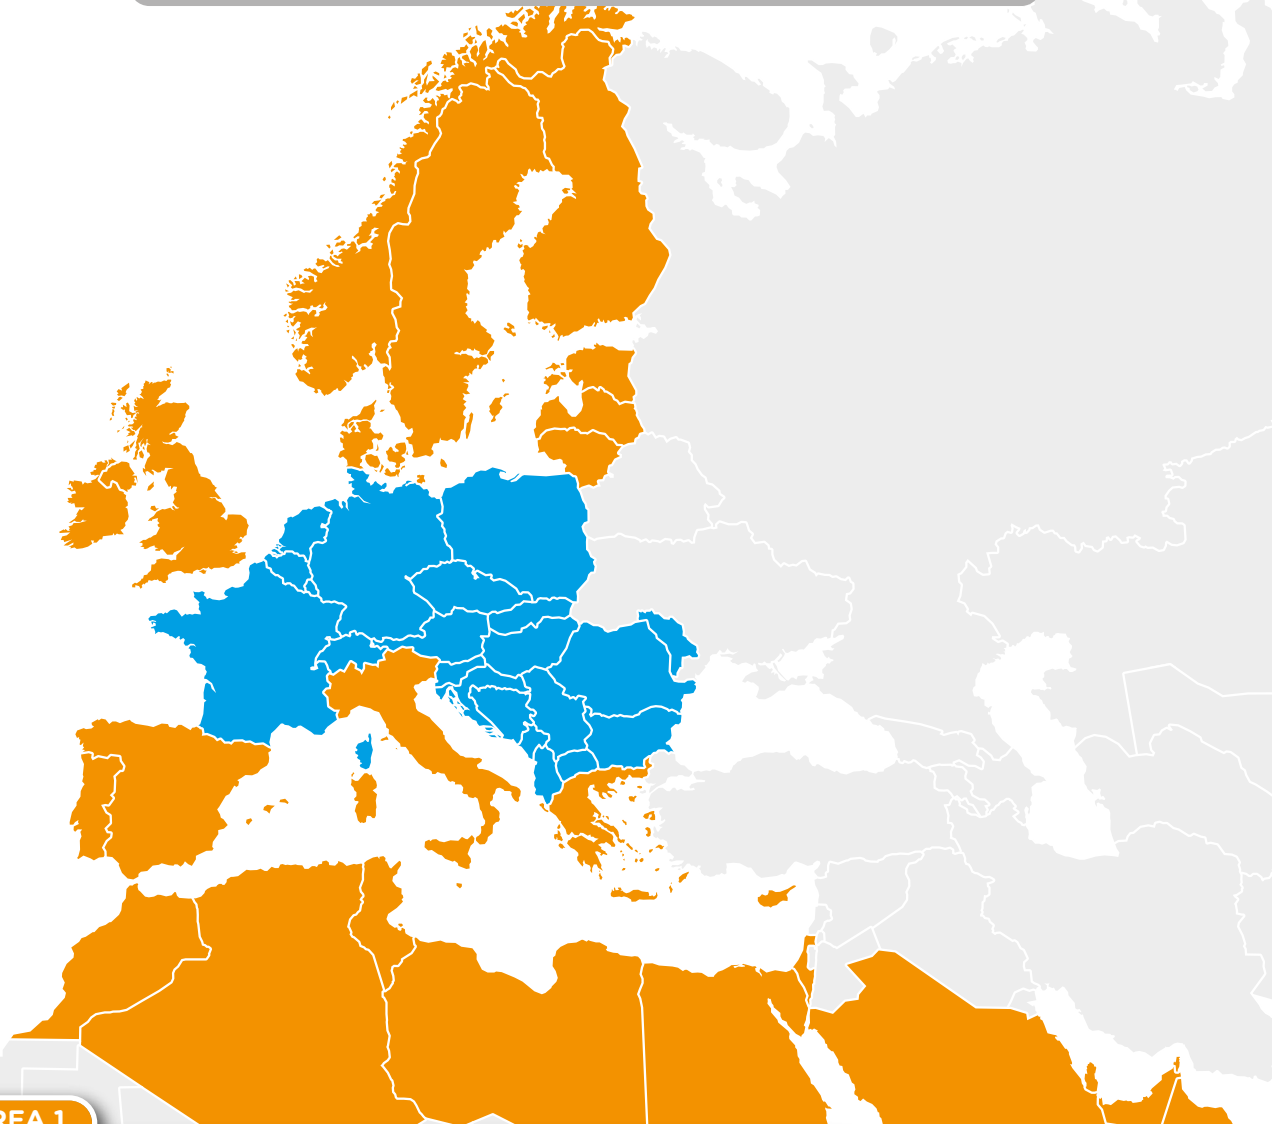

AREE ETICHETTE LABEL AREAS

AREA 1

 DK Denmark	 GB England	 LT Lithuania	 PT Portugal
 EE Estonia	 GR Greece	 LV Latvia	 SA Saudi Arabia
 ES Spain	 IE Ireland	 MT Malta	 SE Sweden
 FI Finland	 IT Italy	 NO Norway	